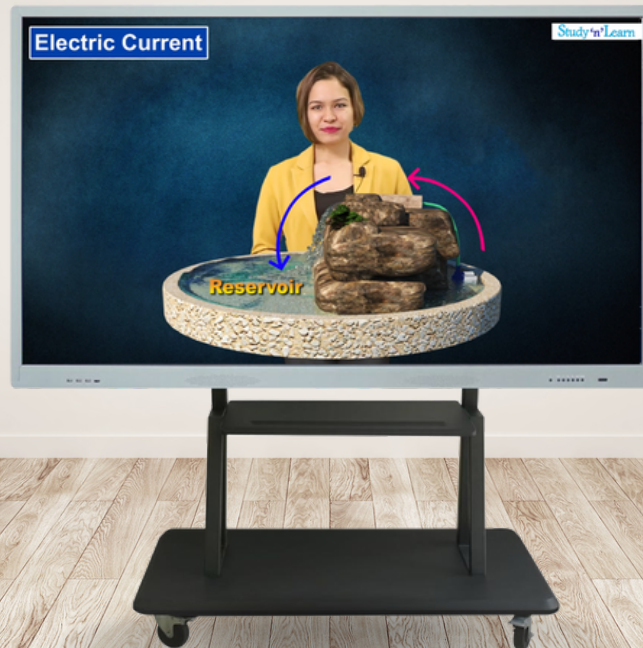

FEATURES

1. **1 Zero Bonding**
   Unmatched Writing Experience
2. **2 4K Resolution**
   UHD 3840 * 2680
3. **3 Integrated K-12**
   Digital Content
4. **4 Screen Life**
   30,000 Hours
5. **5 Android 11 OS**
   T982 | 4G+32G
6. **6 Warranty Terms**
   3 Years
7. **7 Multi-touch**
   40 points for Win 10/11
   20 points for Android
8. **8 Fine Writing**
   Write simultaneously
   with different colors and
   thicknesses automatically
9. **9 Dual OS**
   Win 11 & Android
   Free to switch